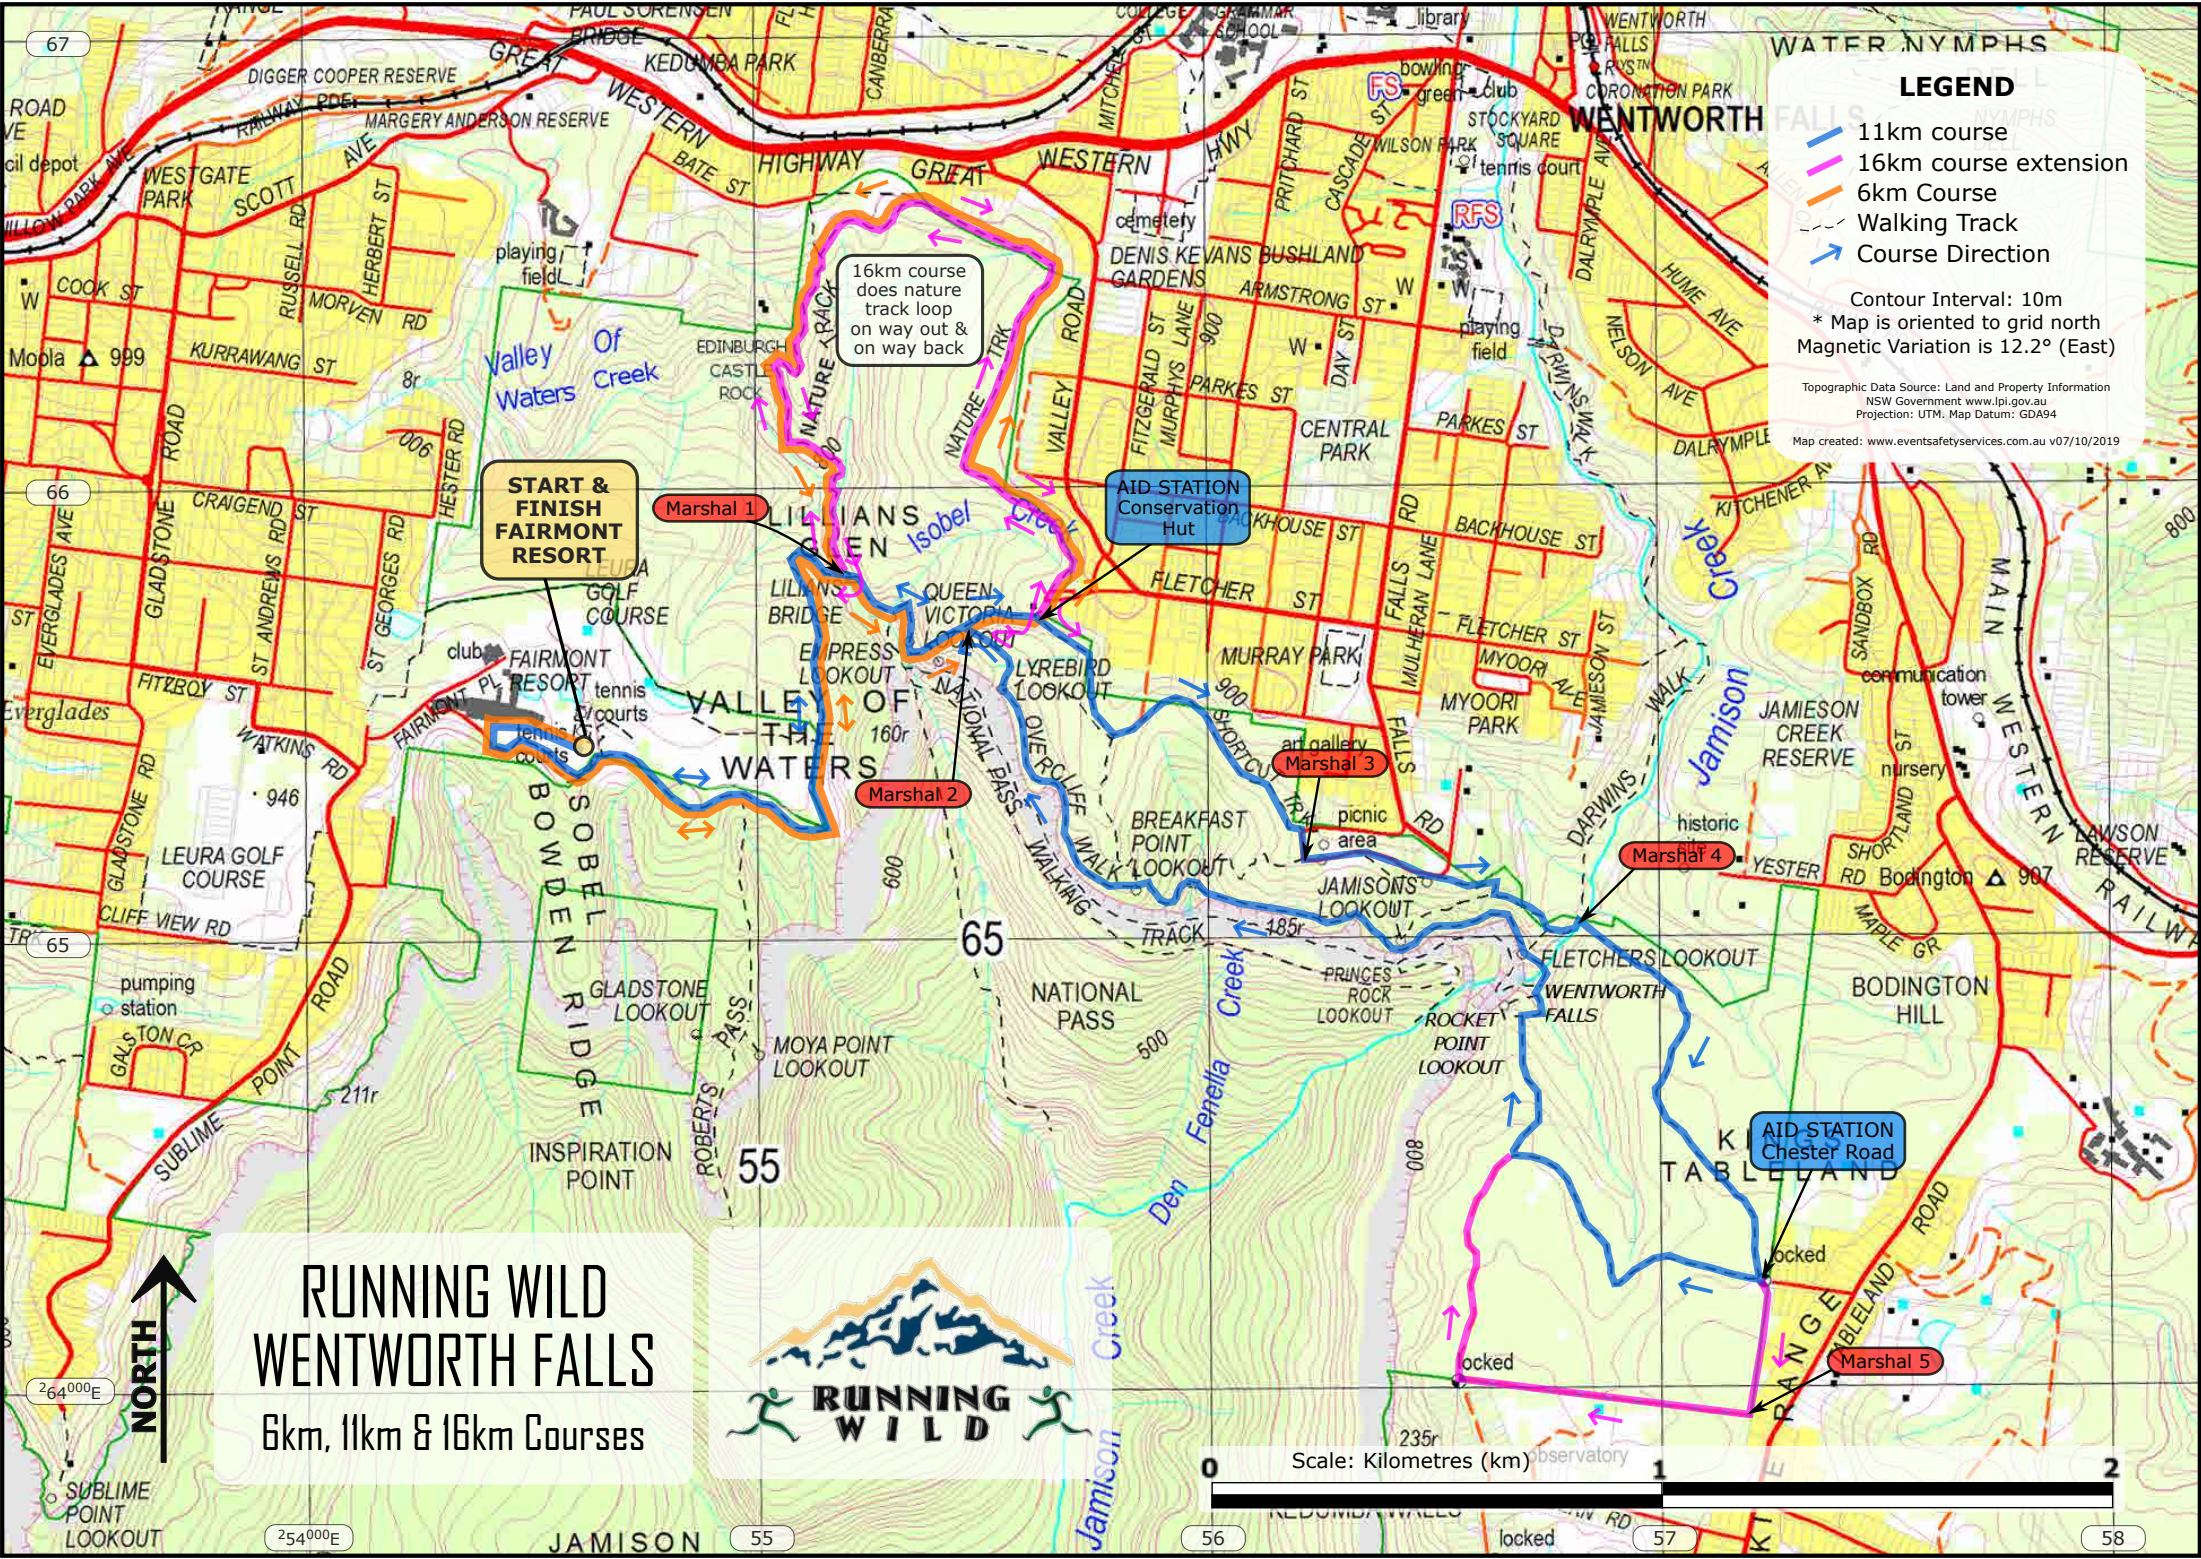

LEGEND

-  11km course
-  16km course extension
-  6km Course
-  Walking Track
-  Course Direction

Contour Interval: 10m
 * Map is oriented to grid north
 Magnetic Variation is 12.2° (East)

Topographic Data Source: Land and Property Information
 NSW Government www.lpi.gov.au
 Projection: UTM, Map Datum: GDA94
 Map created: www.eventsafetysservices.com.au v07/10/2019

START & FINISH FAIRMONT RESORT

16km course does nature track loop on way out & on way back

AID STATION Conservation Hut

AID STATION Chester Road

NORTH

**RUNNING WILD
 WENTWORTH FALLS**
 6km, 11km & 16km Courses